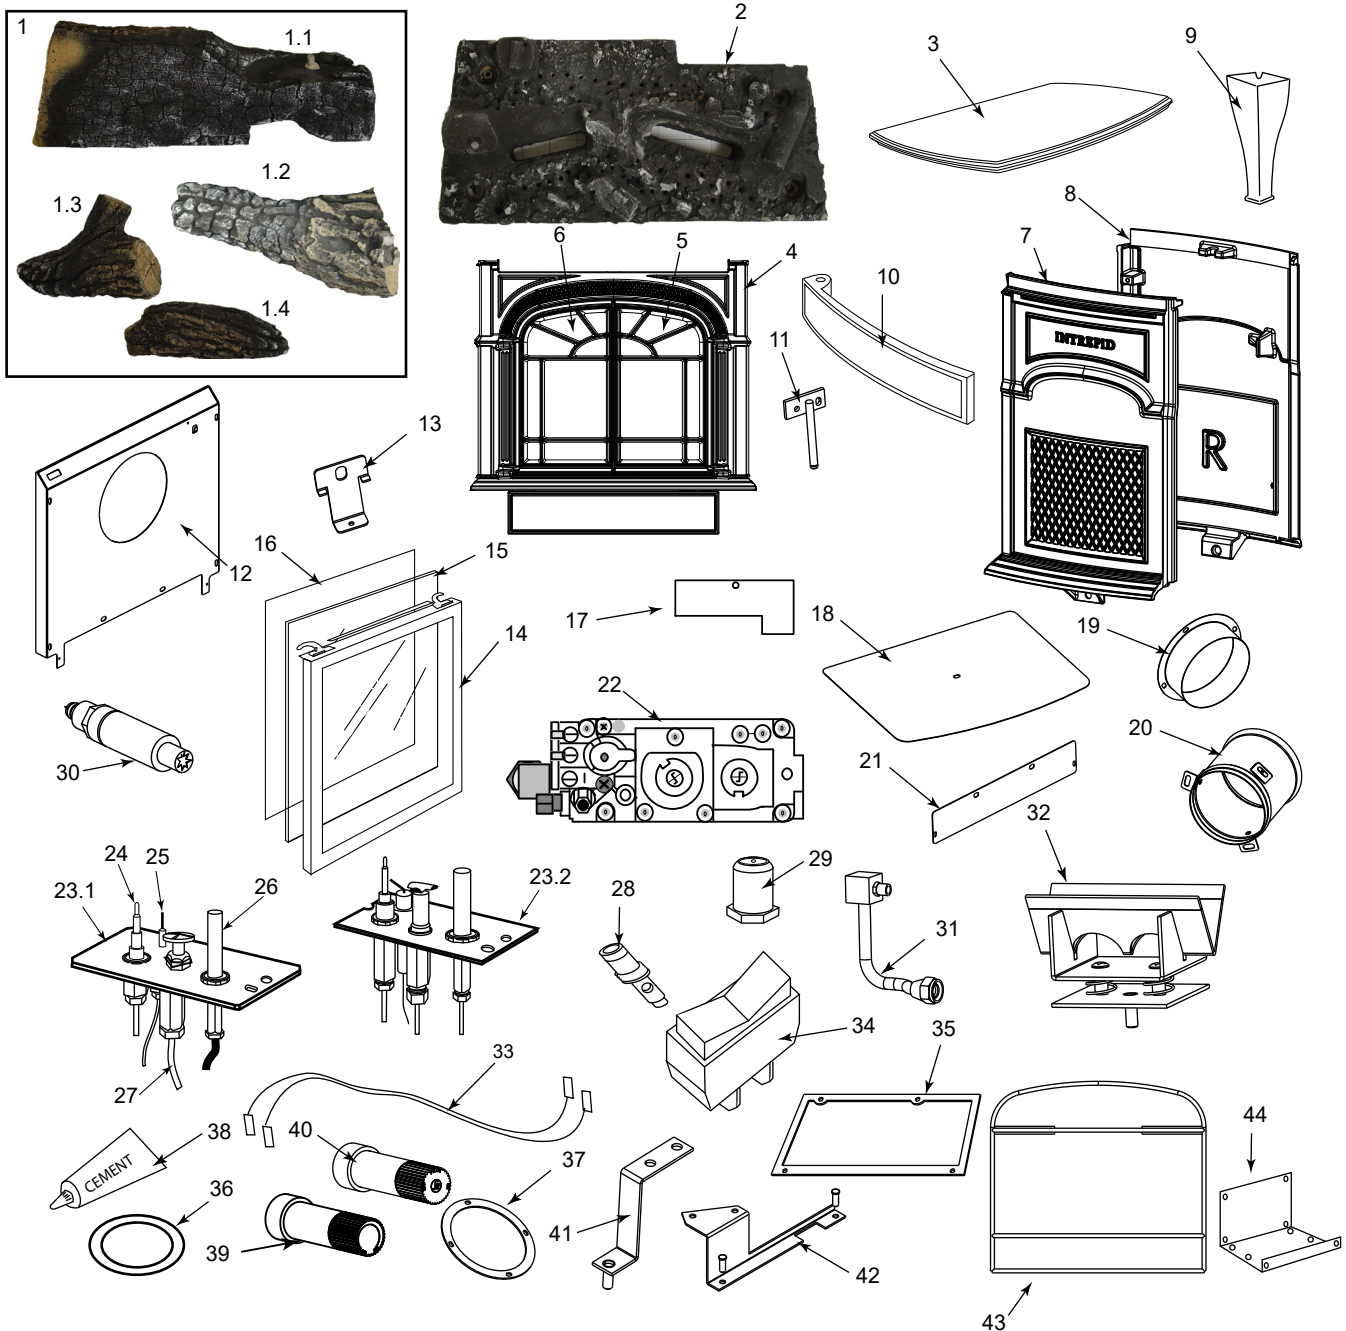

Gas Stove

Beginning Manufacturing Date: NA
Ending Manufacturing Date: Active

Intrepid Direct Vent/Rear Vent Gas Heater With Standing Pilot Ignition

INDVRCBSB (Classic Black)
INDVRBDSB (Bordeaux)

INDVRBMSB (Majolica Brown) (End Manufacturing Date: Mar 2019)
INDVRBSSB (Biscuit) (End Manufacturing Date: Mar 2019)

Part number list on following page.